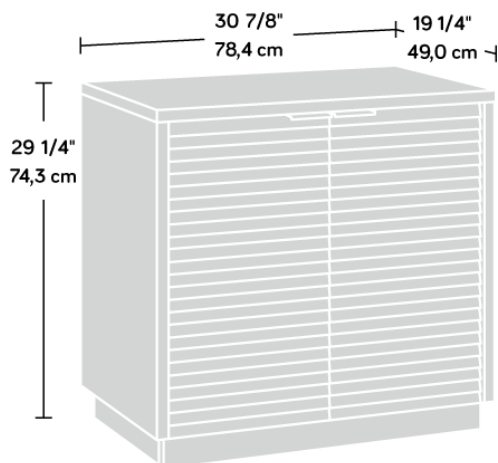

## ELSTREE STORAGE CABINET

#### FURNITURE

- Storage Cabinet in Spiced Mahogany finish
  - Large adjustable shelf behind doors
  - Top features strong and lightweight 1" panel.
  - Easy assembly.

**Behind Doors**  
 28 3/4" (73,0 cm) W  
 17 7/8" (45,3 cm) D  
 25 1/8" (63,8 cm) H

Width	78.4 cm
Depth	49 cm
Height	74.3 cm
Carton Height	92.7 cm
Carton Width	53.2 cm
Carton Depth	18.4 cm
Box Volume	0.090 cbm
Weight (gross)	35.1 kg

N.B: All measurements are approximate