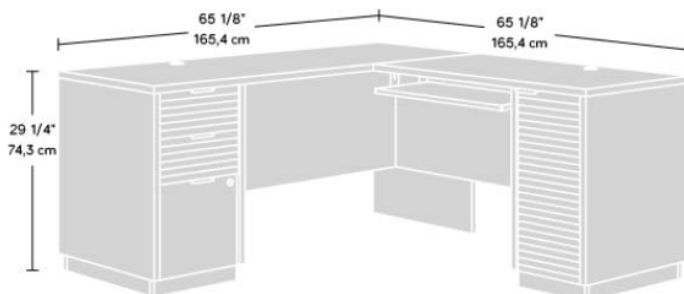

ELSTREE L-SHAPED DESK PRODUCT SHEET

FURNITURE

- Home office L-shaped desk in Spiced Mahogany finish
 - Stylish louvre-style detailing
 - Slide-out keyboard/mouse shelf with metal runners and safety stops can be fixed in three different positions
 - Three drawers with metal runners and safety stops
 - Lockable lower filing drawer with full extensions slides holds letter or legal size hanging files
 - Storage area behind door holds vertical CPU tower and features an adjustable shelf
 - Cord management
- Quick and easy assembly with patented T-lock drawer system
- 360° all round finish, (can be freestanding)

Behind Door
 11 1/2" (29,2 cm) W
 21 1/2" (54,7 cm) D
 25 1/8" (63,8 cm) H
 Top Two Drawers
 12 1/8" (30,7 cm) W
 16 1/4" (41,4 cm) D
 3 3/4" (9,4 cm) H
 Lower Drawer
 12 1/8" (30,7 cm) W
 16 1/4" (41,4 cm) D
 8 7/8" (22,4 cm) H

Width	165.4 cm
Depth (return)	165.4 cm
Height	74.3 cm
Carton Height – carton 1	80.6 cm
- carton 2	182.7 cm
Carton Width – carton 1	64 cm
- carton 2	63.8 cm
Carton Depth – carton 1	19.4 cm
- carton 2	14.1 cm
Box Volume	0.264 cbm
Weight (gross)	112.6 kg

N.B: All measurements are approximate