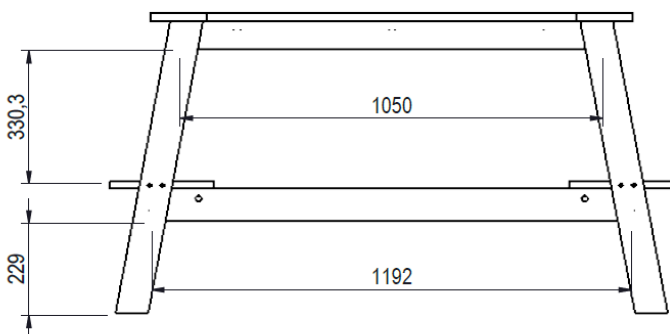

BAYLOR TRESTLE DESK

PRODUCT SHEET

FURNITURE

- Home office desk in Sonoma Oak effect finish
 - Generous working area
 - Compact yet functional design
 - Two open shelves for additional storage
- Angled legs provide extra stability

Width (overall)	140 cm
Depth	58 cm
Height	74.5 cm
Carton Height	132.5 cm
Carton Width	69. Cm
Carton Depth	8 cm
Box Volume	0.0734 cbm
Weight (gross)	24.5 kg

N.B: All measurements are approximate