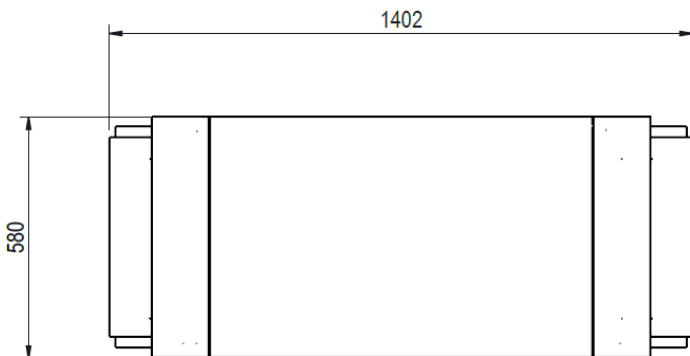

BAYLOR TRESTLE DESK

PRODUCT SHEET

FURNITURE

- Home office desk in Sonoma Oak effect finish
 - Generous working area
 - Compact yet functional design
 - Two open shelves for additional storage
- Angled legs provide extra stability

Width (overall)	140 cm
Depth	58 cm
Height	74.5 cm
Carton Height	132.5 cm
Carton Width	69. Cm
Carton Depth	8 cm
Box Volume	0.0734 cbm
Weight (gross)	24.5 kg

N.B: All measurements are approximate