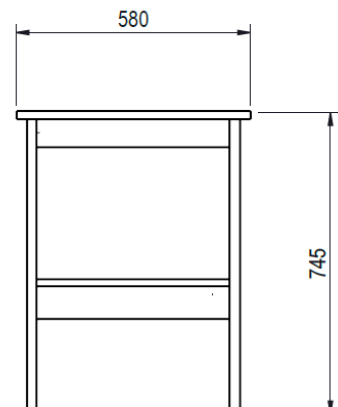

BAYLOR TRESTLE DESK

PRODUCT SHEET

FURNITURE

- Home office desk in Sonoma Oak effect finish
 - Generous working area
 - Compact yet functional design
 - Two open shelves for additional storage
- Angled legs provide extra stability

Width (overall)	140 cm
Depth	58 cm
Height	74.5 cm
Carton Height	132.5 cm
Carton Width	69. Cm
Carton Depth	8 cm
Box Volume	0.0734 cbm
Weight (gross)	24.5 kg

N.B: All measurements are approximate