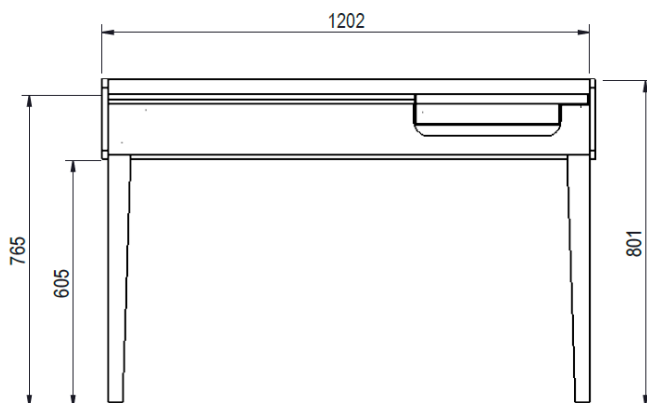

GIRU DESK PRODUCT SHEET FURNITURE

- Home office desk in Sonoma Oak effect finish and white accents
 - Spacious work area
 - Stylish edging detail to desktop
- Sliding desktop section/shelf on metal runners
- Hidden compartment features cable access so ideal for storing charging items
 - Sturdy legs for extra stability

Width	120 cm
Depth	57 cm
Height	80 cm
Carton Height	131.2 cm
Carton Width	64.5 cm
Carton Depth	10 cm
Box Volume	0.0846 cbm
Weight (gross)	34 kg

N.B: All measurements are approximate