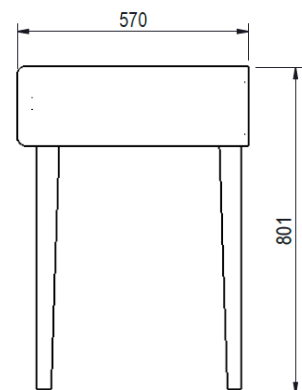

GIRU DESK PRODUCT SHEET FURNITURE

- Home office desk in Sonoma Oak effect finish and white accents
 - Spacious work area
 - Stylish edging detail to desktop
- Sliding desktop section/shelf on metal runners
- Hidden compartment features cable access so ideal for storing charging items
 - Sturdy legs for extra stability

Width	120 cm
Depth	57 cm
Height	80 cm
Carton Height	131.2 cm
Carton Width	64.5 cm
Carton Depth	10 cm
Box Volume	0.0846 cbm
Weight (gross)	34 kg

N.B: All measurements are approximate