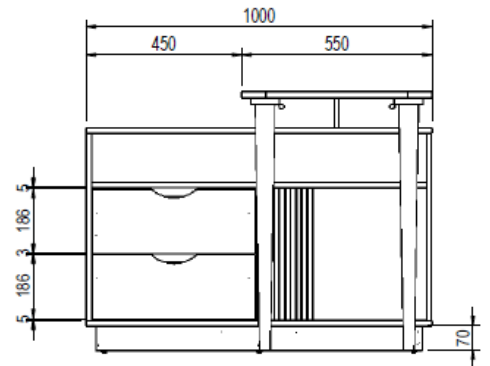

BRIDGE DESK PRODUCT SHEET FURNITURE

- Home office desk in Sonoma Oak effect finish and white accents
 - Spacious work area
 - Desk can be built left or right hand return
 - Two storage drawers
- Sliding door concealing additional storage area
 - Storage layout can be reversed

Width – Storage/Desk	100/120 cm
Depth – Storage/Desk	38.2/55 cm
Height – Storage/Desk	66.5/75 cm
Carton Height – carton 1 - carton 2	10.5 cm 7.6 cm
Carton Width – carton 1 - carton 2	135.3 cm 112.3 cm
Carton Depth – carton 1 - carton 2	64.3 cm 47.5 cm
Box Volume – CT1/CT2	0.091/0.041 cbm Total: 0.1319
Weight (gross) – CT1/CT2	28.5/17 kg Total: 45.5 kg

N.B: All measurements are approximate