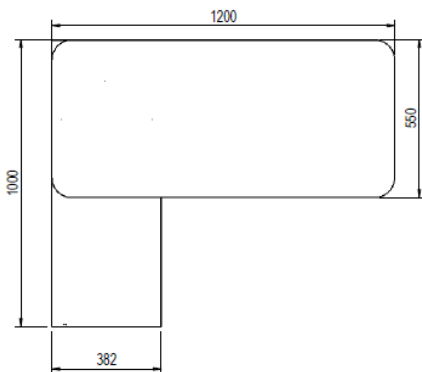

BRIDGE DESK PRODUCT SHEET FURNITURE

- Home office desk in Sonoma Oak effect finish and white accents
 - Spacious work area
 - Desk can be built left or right hand return
 - Two storage drawers
- Sliding door concealing additional storage area
 - Storage layout can be reversed

Width – Storage/Desk	100/120 cm
Depth – Storage/Desk	38.2/55 cm
Height – Storage/Desk	66.5/75 cm
Carton Height – carton 1 - carton 2	10.5 cm 7.6 cm
Carton Width – carton 1 - carton 2	135.3 cm 112.3 cm
Carton Depth – carton 1 - carton 2	64.3 cm 47.5 cm
Box Volume – CT1/CT2	0.091/0.041 cbm Total: 0.1319
Weight (gross) – CT1/CT2	28.5/17 kg Total: 45.5 kg

N.B: All measurements are approximate