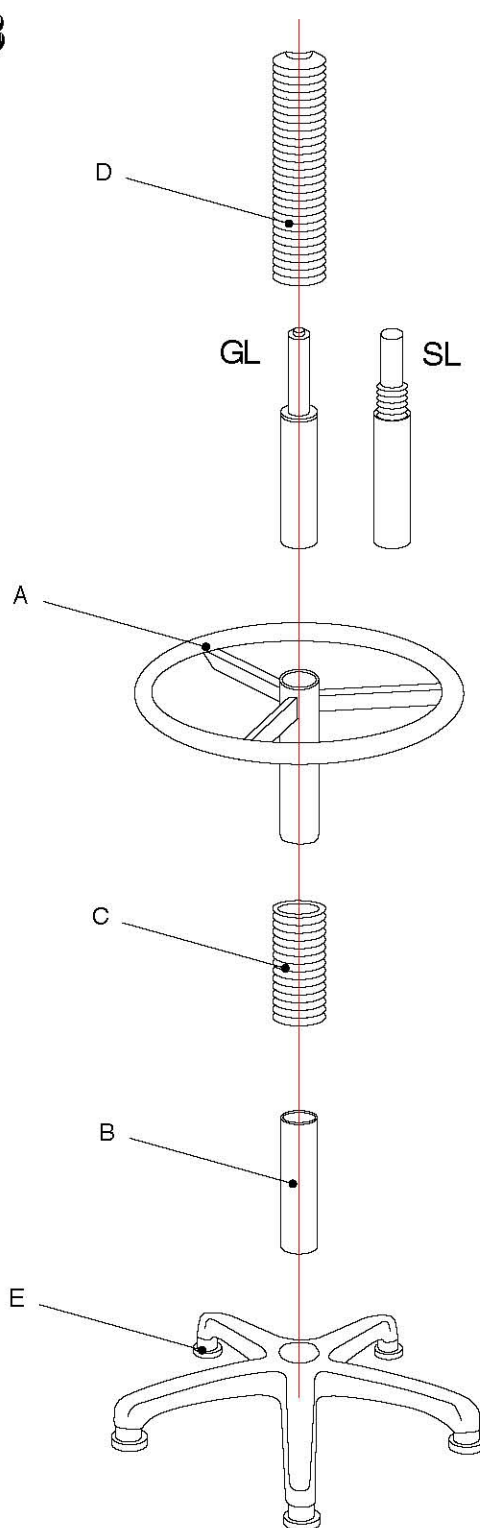

SALES & SERVICE
 PHONE: 01234 328804
 FAX: 01234 342446

LABOUR PRO PC

A	x1	B	x1	C	x1	D	x1	E	x1	F	x1
		To ensure chair is 'tamper resistant' use the second 'N' bold in place of the 'O' hand wheel									
G	x5	H	x1	N	x2	O	x1	Q	x1	R	x1

Please do not throw away the packaging until you are completely satisfied with the chair.
 All returns must be made in original packaging.

TEKNIK RING KIT

1

Togliere la ruota dal basamento
 Pull the casters out of the 5 star base
 Retirer la roulette du platement
 Die roller vom fusskreuz wegnehmen

2

Spingere
 Push in
 Pousser
 Drucken

3

CASTORS MUST NOT BE USED WITH THIS PRODUCT

									
A	x1	B	x1	C	x1	D	x1	E	x5