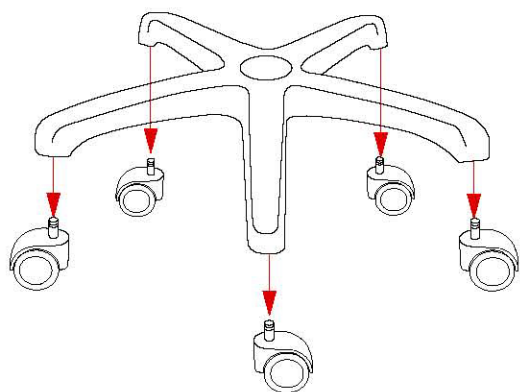

SALES & SERVICE
 PHONE: 01234 328804
 FAX: 01234 342446

LABOUR PRO PC

A	x1	B	x1	C	x1	D	x1	E	x1	F	x1
		To ensure chair is 'tamper resistant' use the second 'N' bold in place of the 'O' hand wheel									
G	x5	H	x1	N	x2	O	x1	Q	x1	R	x1

Please do not throw away the packaging until you are completely satisfied with the chair.
 All returns must be made in original packaging.

TEKNIK RING KIT

1

Togliere la ruota dal basamento
 Pull the casters out of the 5 star base
 Retirer la roulette du platement
 Die roller vom fusskreuz wegnehmen

2

Spingere
 Push in
 Pousser
 Drucken

3

CASTORS MUST NOT BE USED WITH THIS PRODUCT

									
A	x1	B	x1	C	x1	D	x1	E	x5