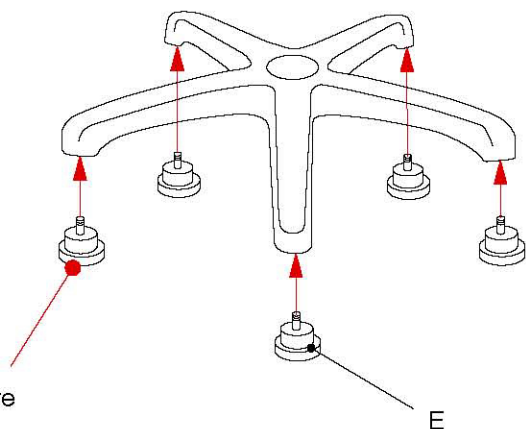

Please do not throw away the packaging until you are completely satisfied with the chair.
 All returns must be made in original packaging.

TEKNIK RING KIT

1

Togliere la ruota dal basamento
 Pull the casters out of the 5 star base
 Retirer la roulette du platement
 Die roller vom fusskreuz wegnehmen

2

Spingere
 Push in
 Pousser
 Drucken

3

CASTORS MUST NOT BE USED WITH THIS PRODUCT

									
A	x1	B	x1	C	x1	D	x1	E	x5