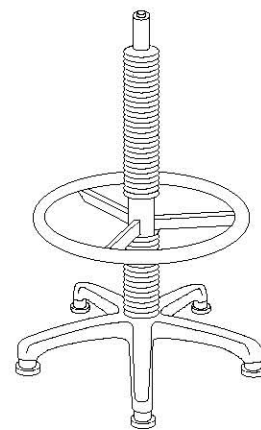

SALES & SERVICE
 PHONE: 01234 328804
 FAX: 01234 342446

LABOUR PRO PC

A	x1	B	x1	C	x1	D	x1	E	x1	F	x1
		To ensure chair is 'tamper resistant' use the second 'N' bold in place of the 'O' hand wheel									
G	x5	H	x1	N	x2	O	x1	Q	x1	R	x1

Please do not throw away the packaging until you are completely satisfied with the chair.
 All returns must be made in original packaging.

TEKNIK RING KIT

1

Togliere la ruota dal basamento
 Pull the casters out of the 5 star base
 Retirer la roulette du platement
 Die roller vom fusskreuz wegnehmen