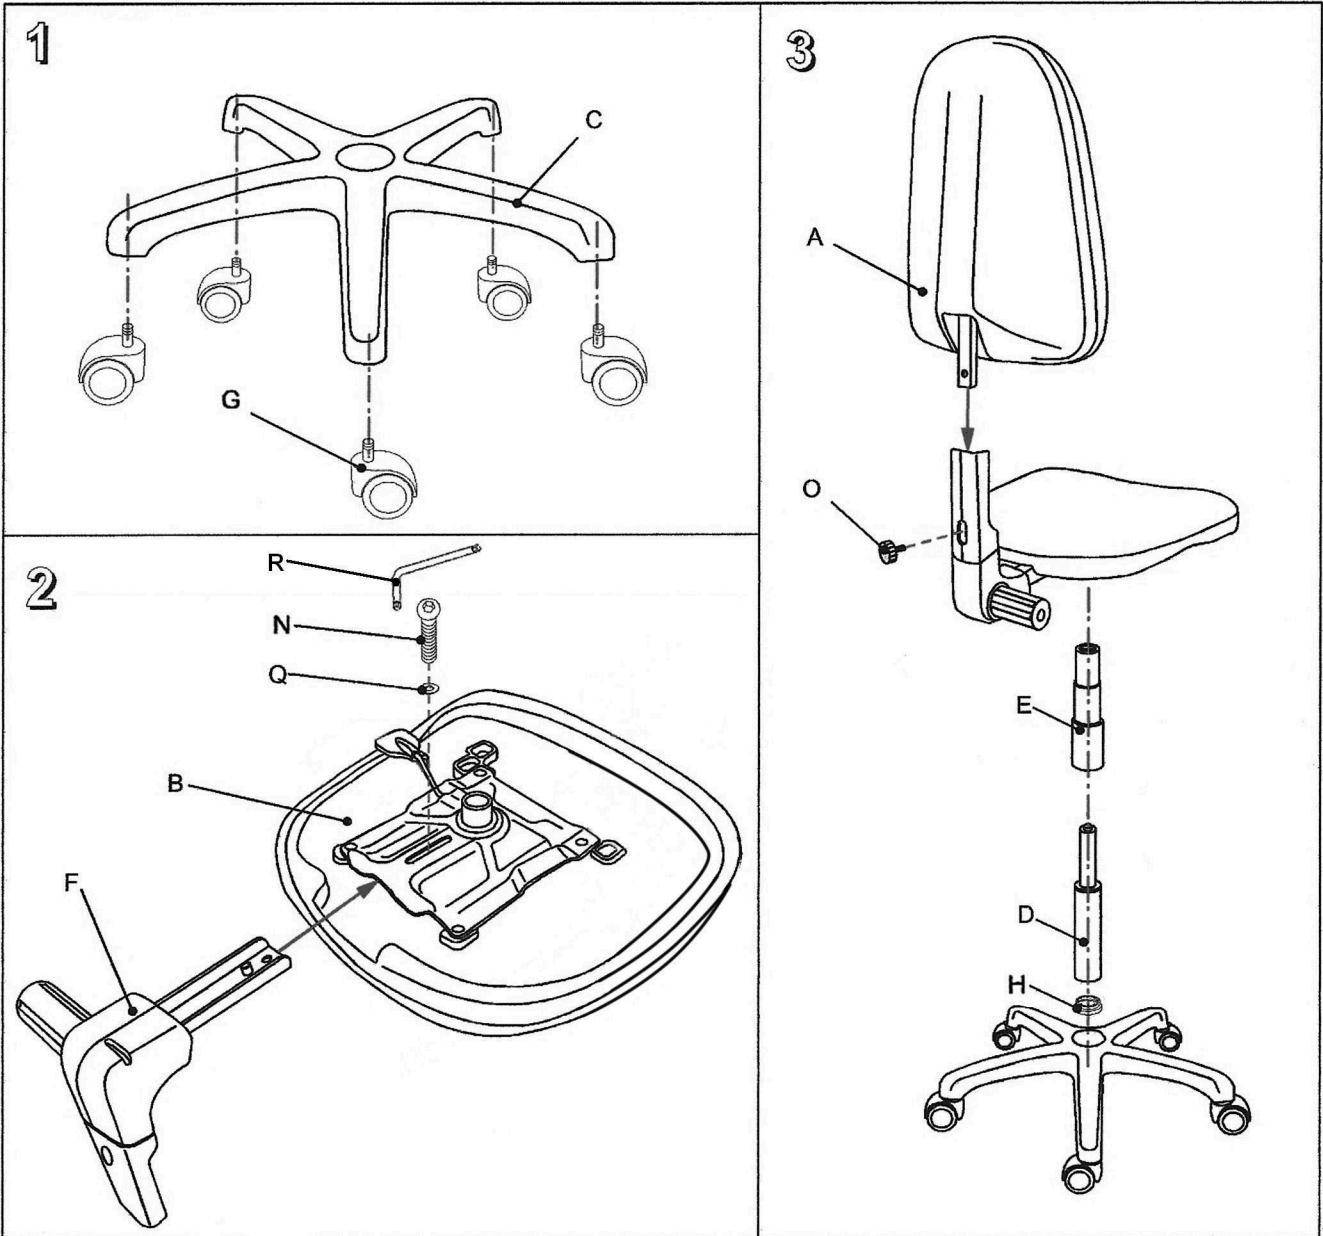

SALES & SERVICE
 PHONE: 01234 328804
 FAX: 01234 342446

LABOUR PRO PC

A	x1	B	x1	C	x1	D	x1	E	x1	F	x1
		To ensure chair is 'tamper resistant' use the second 'N' bold in place of the 'O' hand wheel									
G	x5	H	x1	N	x2	O	x1	Q	x1	R	x1

Please do not throw away the packaging until you are completely satisfied with the chair.
 All returns must be made in original packaging.

TEKNIK RING KIT

1

Togliere la ruota dal basamento
 Pull the casters out of the 5 star base
 Retirer la roulette du platement
 Die roller vom fusskreuz wegnehmen