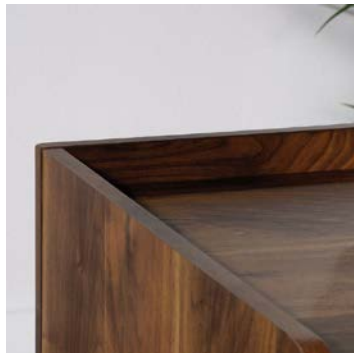

N.B: All measurements are approximate