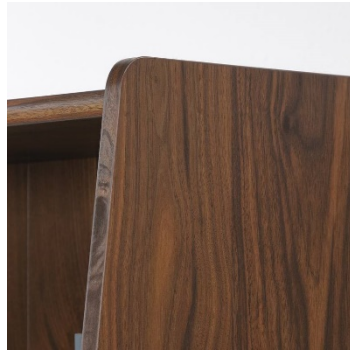

N.B: All measurements are approximate